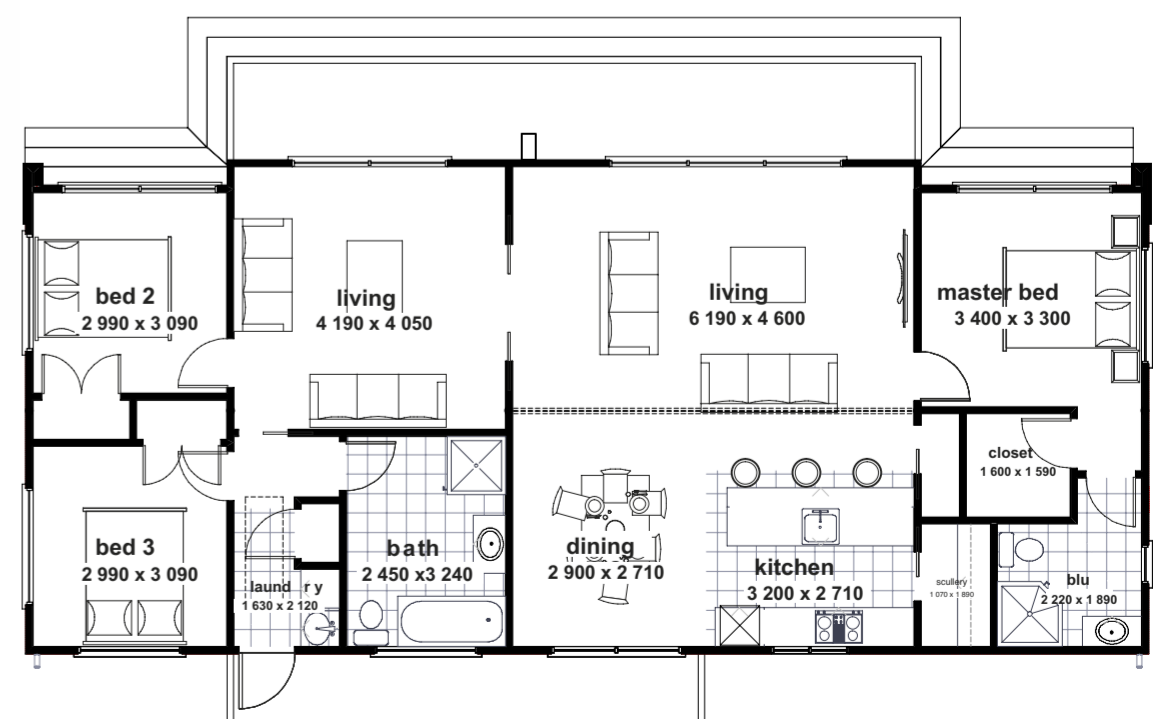

LIFESTYLE RANGE

SAHARA - 3 BED

Specification

3

2

2

Size 16.6m x 7.4m

Floor Area 120m² approx

Floorplan is a representation of room and property layout only.
Flooring and furnishings are purely for marketing purposes.

Leisurecom
HOMES

07 823 5951
info@leisurecom.co.nz www.leisurecom.co.nz
215 Hannon Road RD1, Hautapu, Cambridge
P.O. Box 643, Cambridge